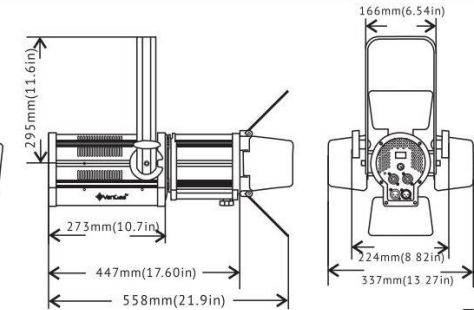

100W Zoom LED Fresnel Spot Light

Specification

<b>Product model</b>	VG-PL100G	VG-PL100W
<b>Light sources</b>	100W RGBAL 5in1 COB LED lamp	100W 3200K/5600K COB LED lamp
<b>Input power</b>	AC100-240V, 50/60Hz	AC100-240V, 50/60Hz
<b>Power</b>	100W	100W
<b>CRI</b>	/	92Ra
<b>Color</b>	RGBAL 5in1 color mixing	3200K warm white/5600K cold white
<b>Dimmer</b>	0-100% linear dimmer	0-100% linear dimmer
<b>Control panel</b>	LCD display+4 buttons	LCD display+4 buttons
<b>DMX channel</b>	12CH, 6CH	4CH, 1CH
<b>Beam angle</b>	20-38°, manual zoom	20-38°, manual zoom
<b>Cooling system</b>	Copper tube convector+mute fan	Copper tube convector+mute fan
<b>Control mode</b>	DMX512/Demo/Manual	DMX512/Demo/Manual
<b>IP rating</b>	IP 20	IP 20
<b>Accessories</b>	Barn doors, power cable, signal cable	Barn doors, power cable, signal cable
<b>Net weight</b>	4kg	4kg
<b>Body size</b>	558*224*166mm	558*224*166mm

Product details

4kg(8.82lb)

VG-PL100G DMX Channel

VG-PL100W DMX Channel