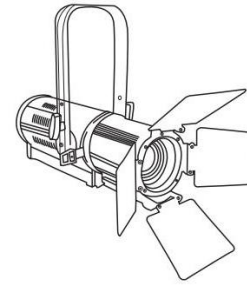

100W Zoom LED Fresnel Spot Light

Specification

<b>Product model</b>	VG-PL100G	VG-PL100W
<b>Light sources</b>	100W RGBAL 5in1 COB LED lamp	100W 3200K/5600K COB LED lamp
<b>Input power</b>	AC100-240V, 50/60Hz	AC100-240V, 50/60Hz
<b>Power</b>	100W	100W
<b>CRI</b>	/	92Ra
<b>Color</b>	RGBAL 5in1 color mixing	3200K warm white/5600K cold white
<b>Dimmer</b>	0-100% linear dimmer	0-100% linear dimmer
<b>Control panel</b>	LCD display+4 buttons	LCD display+4 buttons
<b>DMX channel</b>	12CH, 6CH	4CH, 1CH
<b>Beam angle</b>	20-38°, manual zoom	20-38°, manual zoom
<b>Cooling system</b>	Copper tube convector+mute fan	Copper tube convector+mute fan
<b>Control mode</b>	DMX512/Demo/Manual	DMX512/Demo/Manual
<b>IP rating</b>	IP 20	IP 20
<b>Accessories</b>	Barn doors, power cable, signal cable	Barn doors, power cable, signal cable
<b>Net weight</b>	4kg	4kg
<b>Body size</b>	558*224*166mm	558*224*166mm

Product details

4kg(8.82lb)

VG-PL100G DMX Channel

VG-PL100W DMX Channel